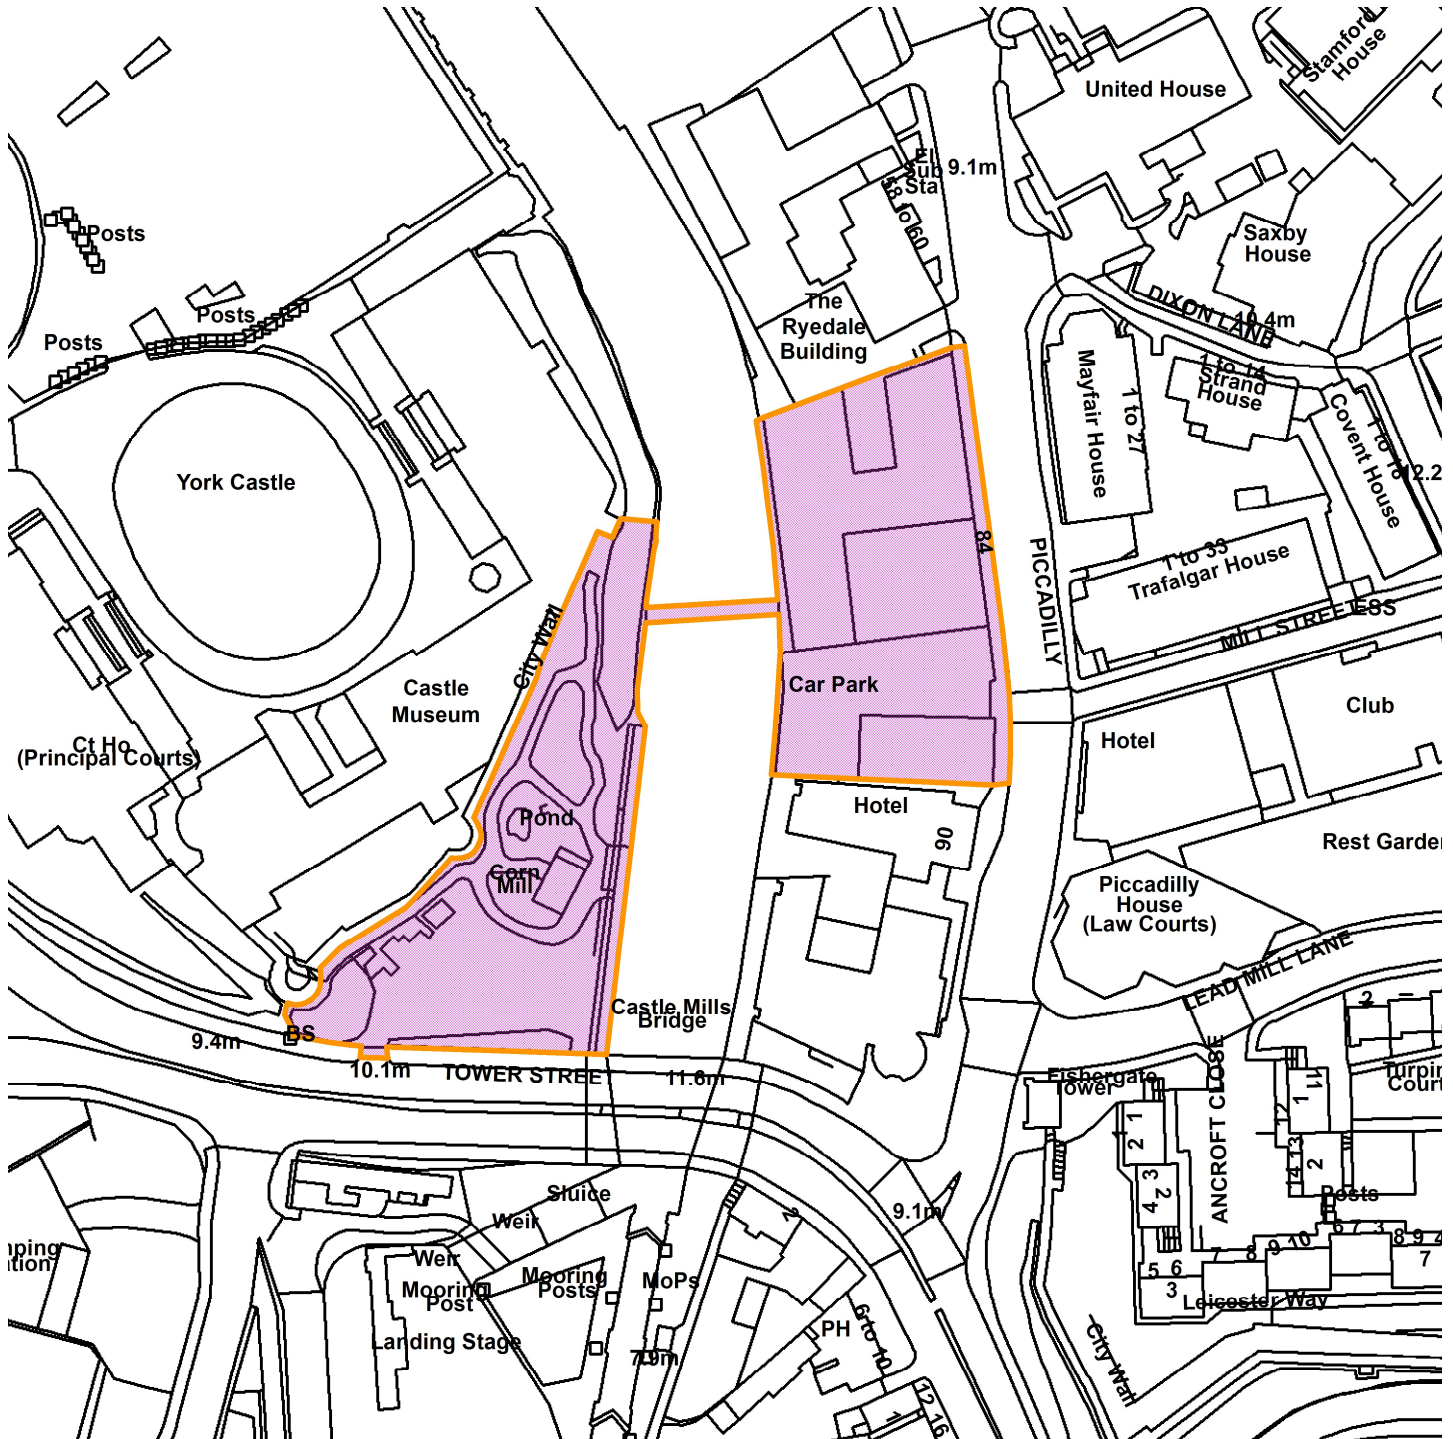

# Castle Mills Car Park, Piccadilly, York

19/02415/FULM

Scale : 1:1368

Reproduced from the Ordnance Survey map with the permission of the Controller of Her Majesty's Stationery Office © Crown Copyright 2000.

Unauthorised reproduction infringes Crown Copyright and may lead to prosecution or civil proceedings.

Produced using ESRI (UK)'s MapExplorer 2.0 - <http://www.esriuk.com>

<b>Organisation</b>	City of York Council
<b>Department</b>	Economy & Place
<b>Comments</b>	Site Location Plan
<b>Date</b>	06 November 2020
<b>SLA Number</b>	